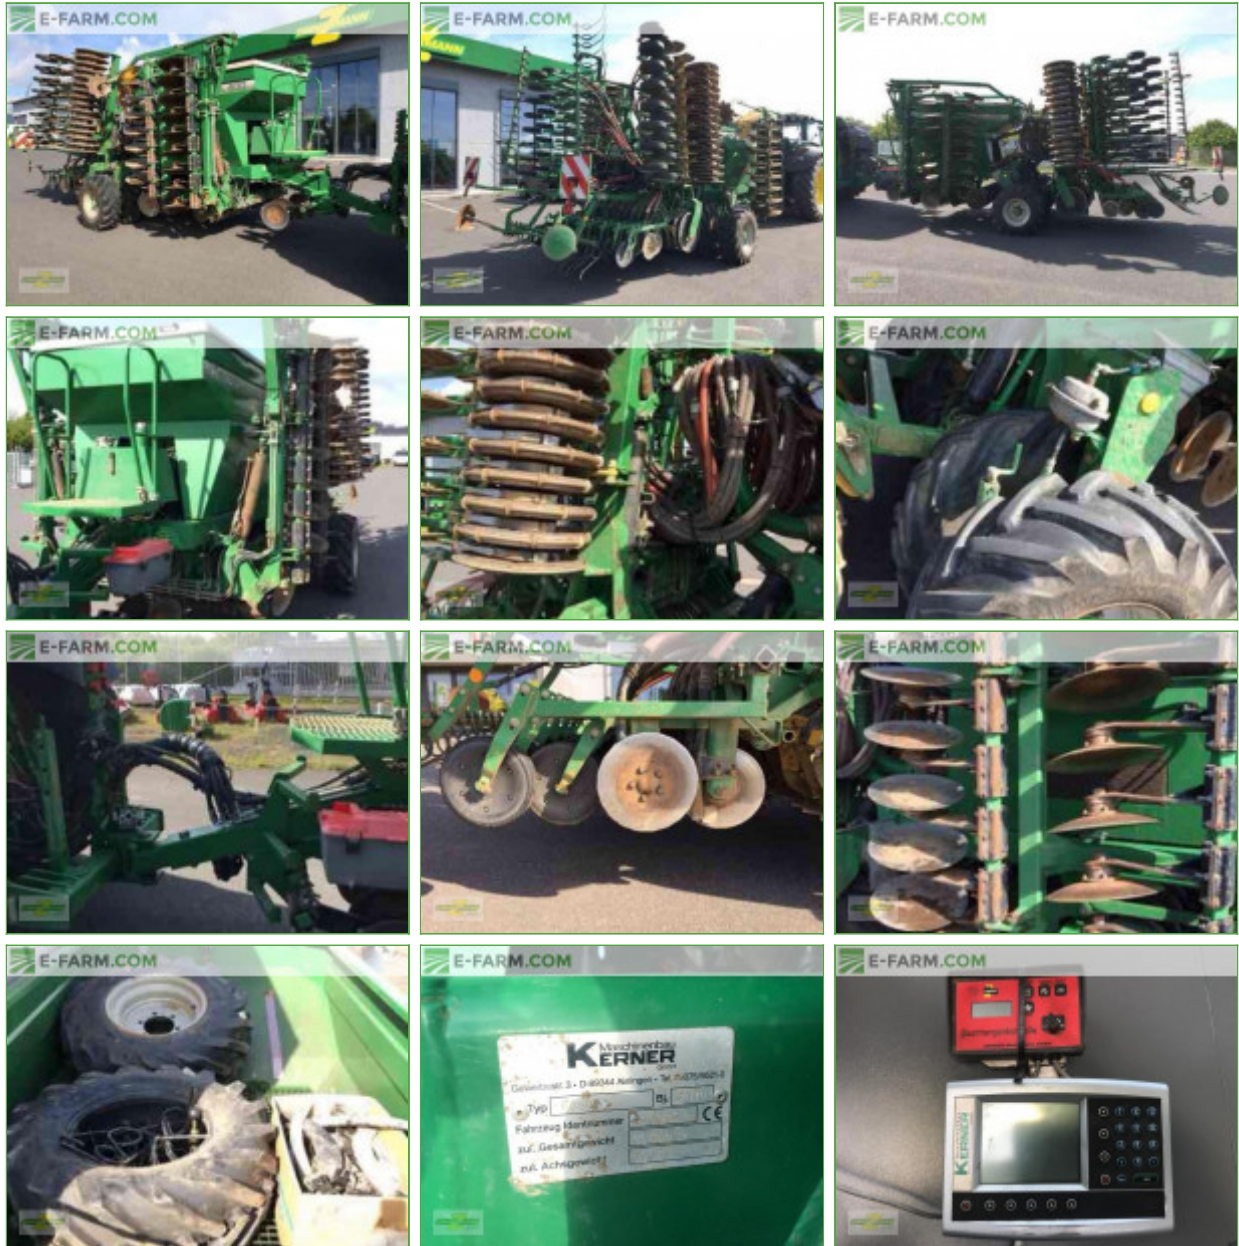

More Images